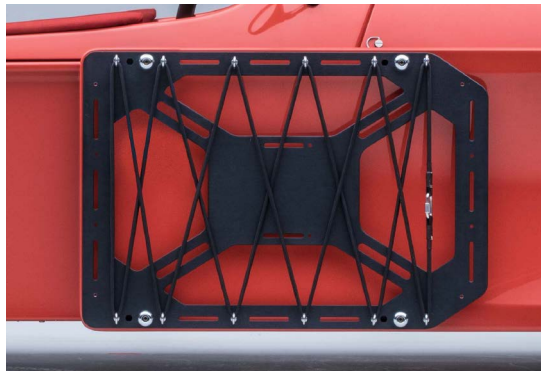

Exo Side Rack Bungees - Black