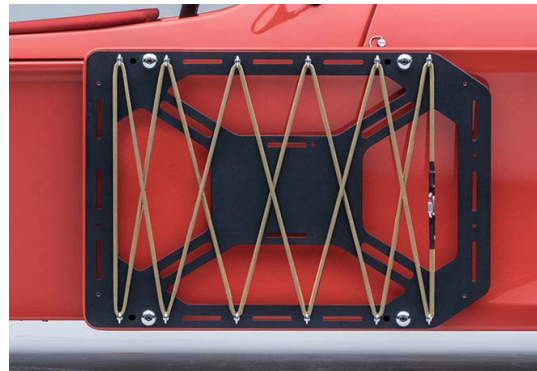

LUGGAGE

Exo Side Racks - Black

Exo Side Racks - Silver

Exo Side Rack Bungees - Black

Exo Side Rack Bungees - Beige

Exo Side Rack Bungees - Orange

LUGGAGE

Morgan x Malle Pannier