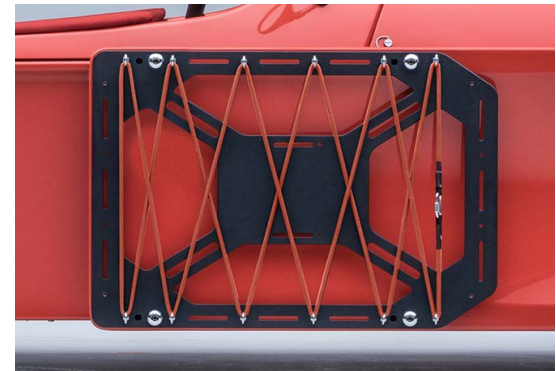

LUGGAGE

Exo Side Racks - Black

Exo Side Racks - Silver

Exo Side Rack Bungees - Black

Exo Side Rack Bungees - Beige

Exo Side Rack Bungees - Orange

LUGGAGE

Morgan x Malle Pannier